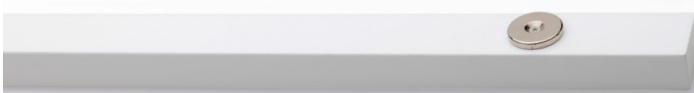

Min. 250.0 - Max 2000.0 mm*
Min. 20.0 - Max 200.0 mm

Use

Outdoor and Indoor

*Visible light source measures

MOUNTING SYSTEMS

BORDER

MAGNET

FAST MOUNT