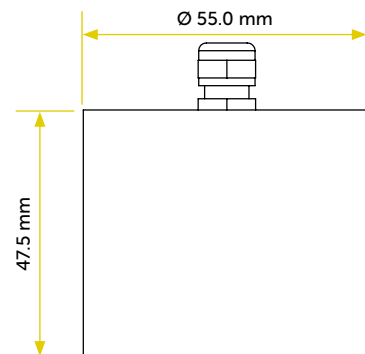

ICONIC LIGHTS

S-OUT-C

Surface mounted downlight

LIGHT SOURCE

POWER 3 W

> 90

- ▶ 2700K
- ▶ 3000K
- ▶ 4000K

RGBW not available

OPTIC

Available optics

10-20°

20-35°

35-60°

Glass

Tempered transparent glass

FIXTURE

ELECTRICAL FEATURES

Driver	Integrated
Dimmable	PWM (100 – 500Hz)
Voltage	18 - 32Vdc
Protections	▶ Reverse polarity ▶ 500V Spike ▶ Interference

MECHANICAL FEATURES

Dimensions	Ø 55.0 mm
Weight	155 gr
Use	Outdoor and Indoor