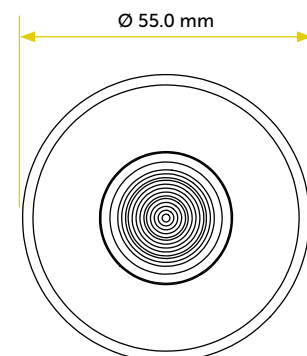

ICONIC LIGHTS

S-OUT-C

Surface mounted downlight

LIGHT SOURCE

POWER 3 W

> 90

- ▶ 2700K
- ▶ 3000K
- ▶ 4000K

RGBW not available

OPTIC

Available optics

10-20°

20-35°

35-60°

Glass

Tempered transparent glass

FIXTURE

ELECTRICAL FEATURES

Driver	Integrated
Dimmable	PWM (100 – 500Hz)
Voltage	18 - 32Vdc
Protections	▶ Reverse polarity ▶ 500V Spike ▶ Interference

MECHANICAL FEATURES

Dimensions	Ø 55.0 mm
Weight	155 gr
Use	Outdoor and Indoor