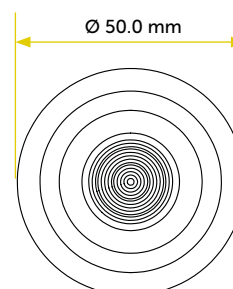

ICONIC LIGHTS

S-ANGIE

Surface mounted downlight

LIGHT SOURCE

POWER 3 W

> 90

▶ 2700K
▶ 3000K
▶ 4000K

RGBW not available

OPTIC

Available accessories Honeycomb louvre

Available optics 10-20° 20-35° 35-60° > 60°

Plexiglass ▶ Transparent
▶ Frosted

FIXTURE

Body material	Aluminum 6082
Body finish	Black thickness oxidation
Frame material	▶ Aluminum 6082 ▶ Brass
Frame finish	▶ Galvanization* ▶ Coating *For interiors only
IP Rate	IP67
Fixing system	Screws

ELECTRICAL FEATURES

Driver	Integrated
Dimmable	PWM (100 – 500Hz)
Voltage	18 - 32Vdc
Protections	▶ Reverse polarity ▶ 500V Spike ▶ Interference

MECHANICAL FEATURES

Dimensions	Ø 50.0 mm
Weight	410 gr
Use	Outdoor and Indoor