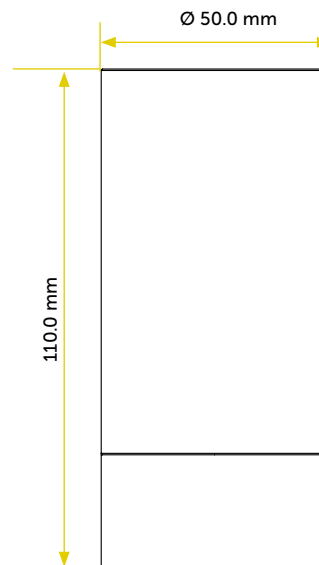

## LIGHT SOURCE

POWER 3 W

> 90

▶ 2700K  
▶ 3000K  
▶ 4000K

RGBW not available

## MECHANICAL FEATURES

Dimensions	Ø 50.0 mm
Weight	410 gr
Use	Outdoor and Indoor