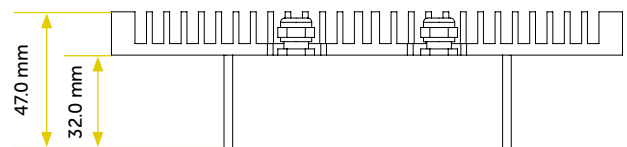

Fixing system

Height adjustable brackets

ELECTRICAL FEATURES

Driver

Integrated

Dimmable

PWM (100 – 500Hz)

Voltage

18 - 32Vdc

Protections

- ▶ Reverse polarity
- ▶ 500V Spike
- ▶ Interference

MECHANICAL FEATURES

Dimensions

99.5x50.0 mm – Recess 15.0 mm

Weight

570 gr

Cut-out

51.0x100.5 mm** ** Non-executive measures

Use

Outdoor and Indoor