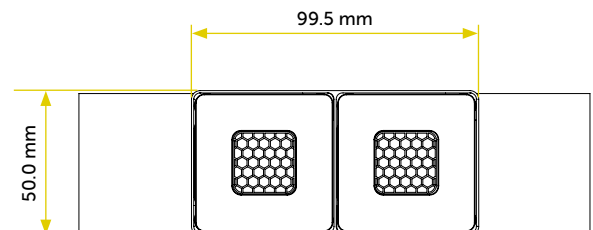

Fixing system

Height adjustable brackets

ELECTRICAL FEATURES

Driver

Integrated

Dimmable

PWM (100 – 500Hz)

Voltage

18 - 32Vdc

Protections

- ▶ Reverse polarity
- ▶ 500V Spike
- ▶ Interference

MECHANICAL FEATURES

Dimensions

99.5x50.0 mm – Recess 15.0 mm

Weight

570 gr

Cut-out

51.0x100.5 mm** ** Non-executive measures

Use

Outdoor and Indoor