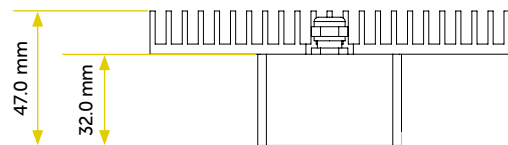

Height adjustable brackets

## MECHANICAL FEATURES

Dimensions

50.0x50.0 mm – Recess 15.0 mm

Weight

330 gr

Cut-out

51.0x51.0 mm\*\* \*\* Non-executive measures

Use