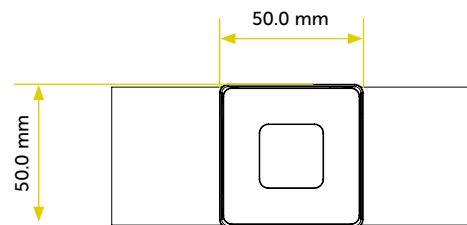

Height adjustable brackets

## MECHANICAL FEATURES

Dimensions

50.0x50.0 mm – Recess 15.0 mm

Weight

330 gr

Cut-out

51.0x51.0 mm\*\* \*\* Non-executive measures

Use