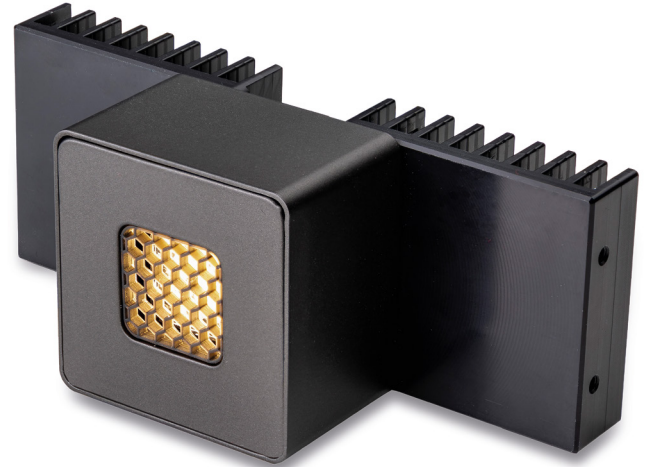

# PC-01-ID

Recessed height adjustable downlight with magnetic cover

## LIGHT SOURCE

POWER 6 W

> 90

- ▶ 2700K
- ▶ 3000K
- ▶ 4000K

RGBW not available

## OPTIC

Available accessories

Honeycomb louvre

Available optics

10-20°

20-35°

35-60°

Plexiglass

## FIXTURE

Body and frame material

- ▶ Aluminum 6082
- ▶ Brass

Body and frame finish

- ▶ Anodization
  - ▶ Galvanization\*
  - ▶ Coating
- \*For interiors only

IP Rate

IP65

Fixing system