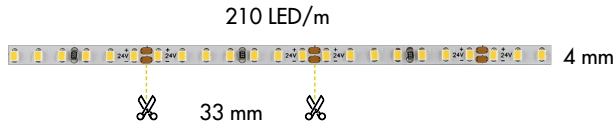

STRIPLED INDOOR

MINI STRIP

752364 - 752365 - 752366

General Parameters

| Product No. | Dimension | LED Qty | IP | Source Details | CRI |
|-------------|---|-----------|------|----------------|-----|
| 752364 | Size: 4 mm Total Length: 5 m Cut: 33 mm | 210 LED/m | IP20 | SMD LED 2216 | >90 |
| 752365 | | | | | |
| 752366 | | | | | |

Photoelectric Parameters

| Product No. | Power | Feeding | Insulation Class | CCT | Lumen Flux |
|-------------|----------|---------|------------------|--------|------------|
| 752364 | 14.4 W/m | 24 V DC | III | 2700 K | 1520 lm/mt |
| 752365 | | | | 3000 K | 1600 lm/mt |
| 752366 | | | | 4000 K | 1680 lm/mt |