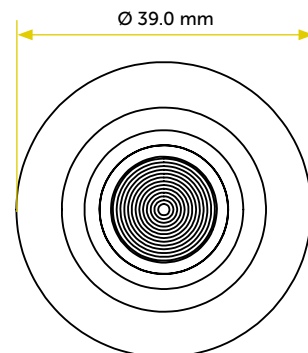

## OPTIC

Available accessories  Honeycomb louvre

Available optics     
10-20° 20-35° 35-60°

Polycarbonate Transparent

## MECHANICAL FEATURES

Dimensions	Ø 39.0 mm – Recess 39.0 mm
Weight	45 gr
Cut-out	32.0 mm * <small>* Non-executive measures</small>
Use	Outdoor and Indoor