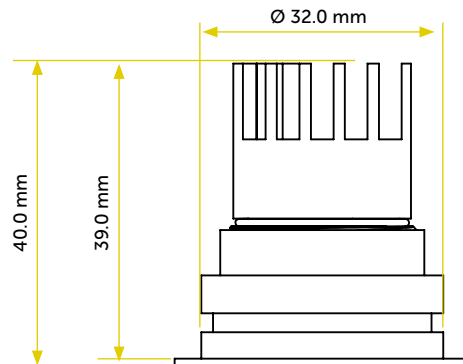

FIXTURE

Body material	Aluminum 6082
Body finish	Black thickness oxidation
Frame material	▶ Aluminum 6082
Frame finish	▶ Anodization ▶ Coating
IP Rate	IP67
Fixing system	Springs

ELECTRICAL FEATURES

Driver	External
Dimmable	PWM (100 – 500Hz)
Voltage	18 - 32Vdc
Protections	▶ Reverse polarity ▶ 500V Spike ▶ Interference