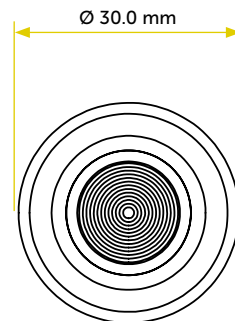

## OPTIC

Available accessories Honeycomb louvre

Available optics 10-20° 20-35° 35-60°

Polycarbonate Transparent

## MECHANICAL FEATURES

Dimensions	Ø 30.0 mm – Recess 40.0 mm
Weight	40 gr
Cut-out	30.0 mm * <small>* Non-executive measures</small>
Use	Outdoor and Indoor