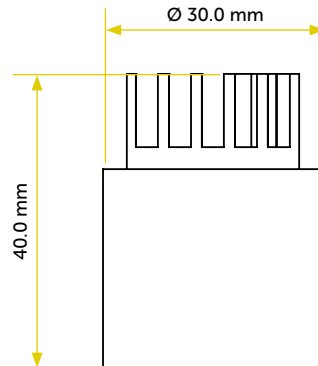

FIXTURE

Body material	Aluminum 6082
Body finish	Black thickness oxidation
Frame material	▶ Aluminum 6082
Frame finish	▶ Anodization ▶ Coating
IP Rate	IP67
Fixing system	Height adjustable brackets

ELECTRICAL FEATURES

Driver	External
Dimmable	PWM (100 – 500Hz)
Voltage	18 - 32Vdc
Protections	▶ Reverse polarity ▶ 500V Spike ▶ Interference