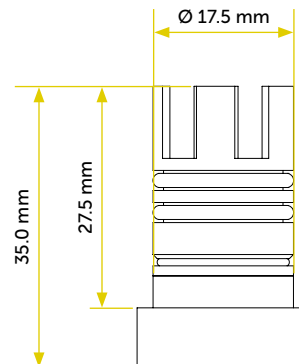

ICONIC LIGHTS

MICRO-MC

Shallow recessed concave trim downlight

LIGHT SOURCE

POWER 1 W

> 90

- ▶ 2700K
- ▶ 3000K
- ▶ 4000K

RGBW not available

OPTIC

Available optics

10-20°

20-35°

35-60°

Glass

Tempered transparent glass

FIXTURE

ELECTRICAL FEATURES

Driver	External
Dimmable	PWM (100 – 500Hz)
Voltage	18 - 32Vdc
Protections	<ul style="list-style-type: none"> ▶ Reverse polarity ▶ 500V Spike ▶ Interference

MECHANICAL FEATURES

Dimensions	Ø 21.5 mm – Recess 27.5 mm
Weight	20 gr
Cut-out	17.5 mm * * Non-executive measures
Use	Outdoor and Indoor