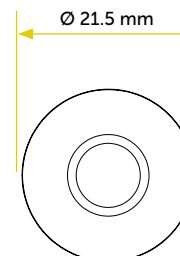

ICONIC LIGHTS

MICRO-MC

Shallow recessed concave trim downlight

LIGHT SOURCE

POWER 1 W

> 90

- ▶ 2700K
- ▶ 3000K
- ▶ 4000K

RGBW not available

OPTIC

Available optics

10-20°

20-35°

35-60°

Glass

Tempered transparent glass

FIXTURE

ELECTRICAL FEATURES

Driver	External
Dimmable	PWM (100 – 500Hz)
Voltage	18 - 32Vdc
Protections	<ul style="list-style-type: none"> ▶ Reverse polarity ▶ 500V Spike ▶ Interference

MECHANICAL FEATURES

Dimensions	Ø 21.5 mm – Recess 27.5 mm
Weight	20 gr
Cut-out	17.5 mm * * Non-executive measures
Use	Outdoor and Indoor