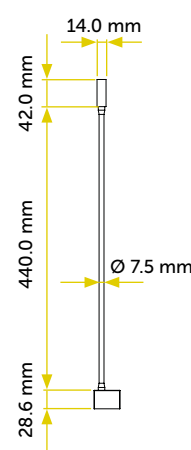

## OPTIC

Available optics

35-60°

WALL

PLAN

## FIXTURE

|               |   |
|---------------|---|
| Material      | Brass   |
| Finish        | <ul style="list-style-type: none"> <li>▶ Anodization</li> <li>▶ Galvanization*</li> <li>▶ Coating</li> </ul> <small>*For interiors only</small> |
| IP Rate       | IP54  |
| Fixing system | Screws  |

## MECHANICAL FEATURES

|            |  |
|------------|--|
| Dimensions | Wall - 29.0 x 23.0 x H 547.0 mm<br>Plan - 40.0 x 40.0 x H 510.6 mm |
| Weight     | 300 gr   |
| Use        | Indoor   |

Wall

Plan