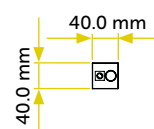

## MECHANICAL FEATURES

|            |  |
|------------|--|
| Dimensions | Wall - 29.0 x 23.0 x H 547.0 mm<br>Plan - 40.0 x 40.0 x H 510.6 mm |
| Weight     | 300 gr   |
| Use        | Indoor   |

Wall

Plan