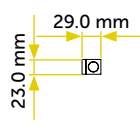

## OPTIC

Available optics

35-60°

WALL

PLAN

## MECHANICAL FEATURES

|            |  |
|------------|--|
| Dimensions | Wall - 29.0 x 23.0 x H 547.0 mm<br>Plan - 40.0 x 40.0 x H 510.6 mm |
| Weight     | 300 gr   |
| Use        | Indoor   |

Wall

Plan