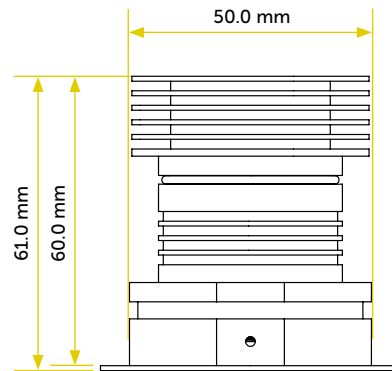

FIXTURE

Body material	Aluminum 6082
Body finish	Black thickness oxidation
Frame material	▶ AISI316L Stainless steel ▶ Aluminum 6082 ▶ Brass
Frame finish	▶ Polishing ▶ Anodization ▶ Galvanization* ▶ Coating *For interiors only
IP Rate	IP67
Fixing system	Springs, O-Ring + Bushing