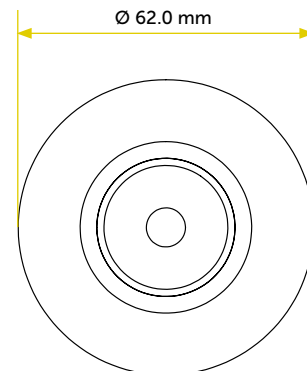

FIXTURE

Body material	Aluminum 6082
Body finish	Black thickness oxidation
Frame material	▶ AISI316L Stainless steel ▶ Aluminum 6082 ▶ Brass
Frame finish	▶ Polishing ▶ Anodization ▶ Galvanization* ▶ Coating *For interiors only
IP Rate	IP67
Fixing system	Springs, O-Ring + Bushing