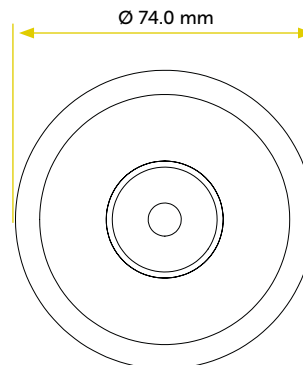

Tempered transparent glass

FIXTURE

Body material	Aluminum 6082
Body finish	Black thickness oxidation
Frame material	Aluminum 6082
Frame finish	▶ Anodization ▶ Coating
IP Rate	IP67
Fixing system	Springs

ELECTRICAL FEATURES

Driver	Integrated
Dimmable	PWM (100 – 500Hz)
Voltage	18 - 32Vdc
Protections	▶ Reverse polarity ▶ 500V Spike ▶ Interference

MECHANICAL FEATURES

Dimensions	Ø 74.0 mm – Recess 71.0 mm
Weight	210 gr
Cut-out	62.0 mm * <small>* Non-executive measures</small>
Use	Outdoor and Indoor