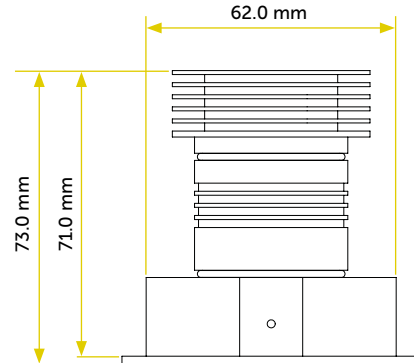

FIXTURE

Body material	Aluminum 6082
Body finish	Black thickness oxidation
Frame material	Aluminum 6082
Frame finish	▶ Anodization ▶ Coating
IP Rate	IP67
Fixing system	Springs

ELECTRICAL FEATURES

Driver	Integrated
Dimmable	PWM (100 – 500Hz)
Voltage	18 - 32Vdc
Protections	▶ Reverse polarity ▶ 500V Spike ▶ Interference