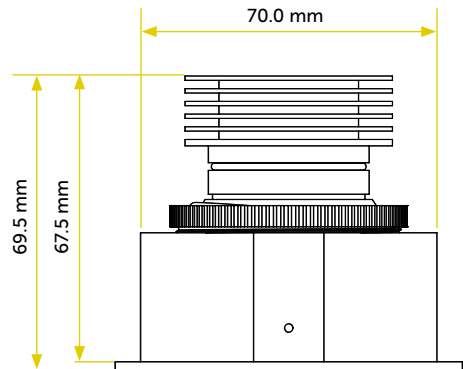

OPTIC

Available accessories

Honeycomb louvre

Available optics

10-20°

20-35°

35-60°

Glass

ELECTRICAL FEATURES

Driver	Integrated
Dimmable	PWM (100 – 500Hz)
Voltage	18 - 32Vdc
Protections	▶ Reverse polarity ▶ 500V Spike ▶ Interference

MECHANICAL FEATURES

Dimensions	Ø 82.0 mm – Recess 67.5 mm
Weight	330 gr
Cut-out	70.0 mm * * Non-executive measures
Use	Outdoor and Indoor