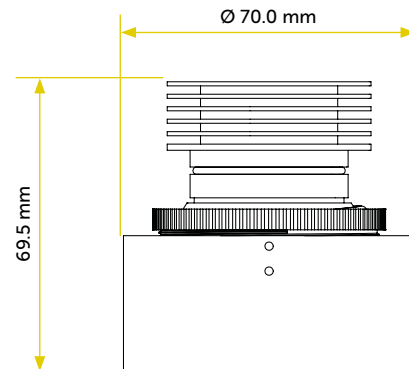

OPTIC

Available accessories

Honeycomb louvre

Available optics

10-20°

20-35°

35-60°

Glass

Tempered transparent glass

FIXTURE

Body material	Aluminum 6082
Body finish	Black thickness oxidation
Sphere finish	Anodized black aluminum
Frame material	Aluminum 6082
Frame finish	▶ Anodization ▶ Coating
IP Rate	IP67
Fixing system	Height adjustable brackets

ELECTRICAL FEATURES

Driver	Integrated
Dimmable	PWM (100 – 500Hz)
Voltage	18 - 32Vdc
Protections	▶ Reverse polarity ▶ 500V Spike ▶ Interference

MECHANICAL FEATURES

Dimensions	Ø 70.0 mm – Recess 69.5 mm	
Weight	330 gr	
Cut-out	70.0 mm **	** Non-executive measures
Use	Outdoor and Indoor	