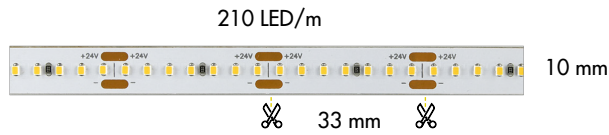

STRIPLED INDOOR

LIGHT LINE

752557 - 752558 - 752532 - 752527 - 752533

General Parameters

Product No.	Dimension	LED Qty	IP	Source Details	CRI
752557	Size: 10 mm Total Length: 5 m Cut: 33 mm	210 LED/m	IP20	SMD LED 2216	>90
752558					
752532					
752527					
752533					

Photoelectric Parameters

Product No.	Power	Feeding	Insulation Class	CCT	Lumen Flux
752557	14.4 W/m	24 V DC	III	2200 K	1440 lm/mt
752558				2500 K	1480 lm/mt
752532				2700 K	1520 lm/mt
752527				3000 K	1600 lm/mt
752533				4000 K	1680 lm/mt