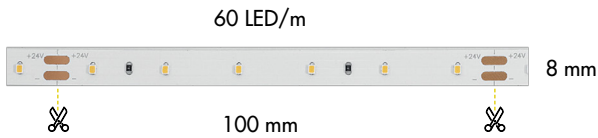

STRIPLED INDOOR

LIGHT LINE

752530 - 752360 - 752531

General Parameters

Product No.	Dimension	LED Qty	IP	Source Details	CRI
752530	Size: 8 mm	60 LED/m	IP20	SMD LED 2216	>90
752360	Total Length: 5 m				
752531	Cut: 100 mm				

Photoelectric Parameters

Product No.	Power	Feeding	Insulation Class	CCT	Lumen Flux
752530	4.8 W/m	24 V DC	III	2700 K	420 lm/mt
752360				3000 K	450 lm/mt
752531				4000 K	480 lm/mt