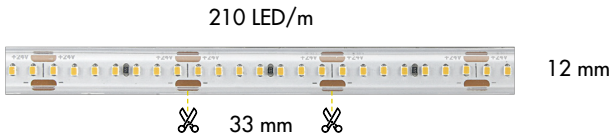

STRIPLED OUTDOOR

LIGHT LINE WATERPROOF

752376 - 752377 - 752378

General Parameters

Product No.	Dimension	LED Qty	IP	Source Details	CRI
752376	Size: 12 mm Total Length: 5 m Cut: 33 mm	210 LED/m	IP65	SMD LED 2216	>90
752377					
752378					

Photoelectric Parameters

Product No.	Power	Feeding	Insulation Class	CCT	Lumen Flux
752376	14.4 W/m	24 V DC	III	2700 K	1450 lm/mt
752377				3000 K	1520 lm/mt
752378				4000 K	1600 lm/mt