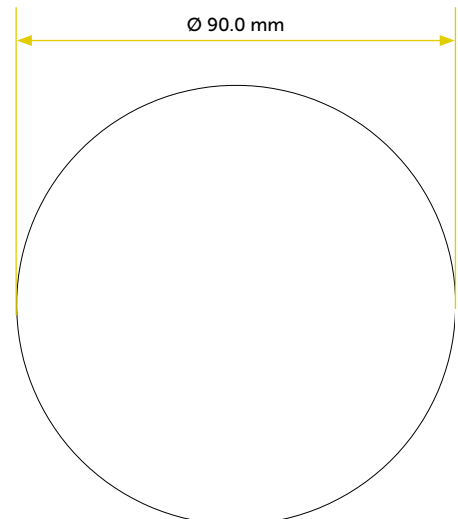

## LIGHT SOURCE

POWER 7,5 W

> 90

▶ 2700K  
▶ 3000K  
▶ 4000K

RGBW not available

## OPTIC

Available optic

>60°

Plexiglass

Frosted

## MECHANICAL FEATURES

Dimensions	Ø 90.0 mm – Recess 43.0 mm
Weight	200 gr
Cut-out	65.0 mm * <small>* Non-executive measures</small>
Use	Outdoor and Indoor