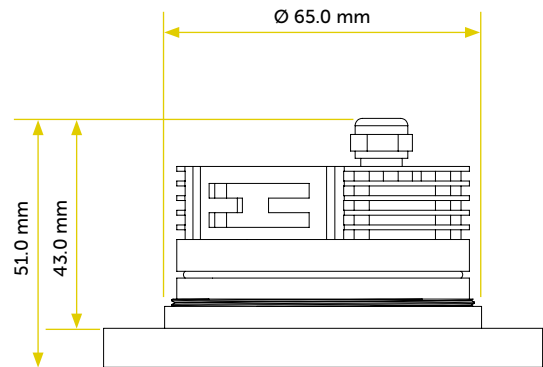

FIXTURE

Body material	Aluminum 6082
Body finish	Black thickness oxidation
Frame material and finish	Plexiglass frosted
IP Rate	IP67
Fixing system	Springs

ELECTRICAL FEATURES

Driver	Integrated
Dimmable	PWM (100 – 500Hz)
Voltage	18 - 32Vdc
Protections	▶ Reverse polarity ▶ 500V Spike ▶ Interference