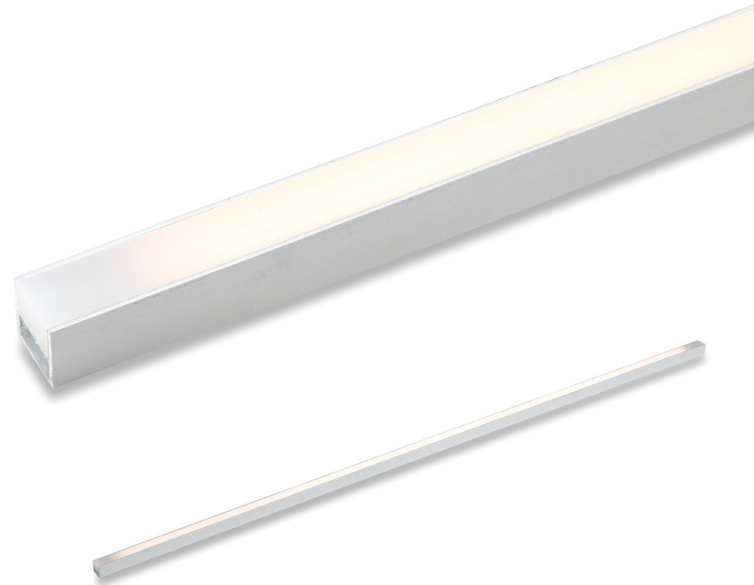

EZIO

Surface mounted small dimensions profile

LIGHT SOURCE

POWER 14 W/mt

> 90

- ▶ 2700K
- ▶ 3000K
- ▶ 4000K

RGBW
Not available

OPTIC

Available optics

>60°

Plexiglass

Frosted

FIXTURE

Profile material Aluminum 6082

Profile finish

- ▶ Anodization
- ▶ Coating

IP Rate IP54

Fixing system Biadhesive

ELECTRICAL FEATURES

Dimmable PWM (100 – 500Hz)

Voltage 24 stab. Vdc

Protections

- ▶ Reverse polarity
- ▶ 500V Spike
- ▶ Interference

MECHANICAL FEATURES

Dimensions Min. 100.0 mm - Max 2000.0 mm x 10.0. mm x H. 10.0 mm

Weight 150 gr/mt

Use Outdoor and Indoor