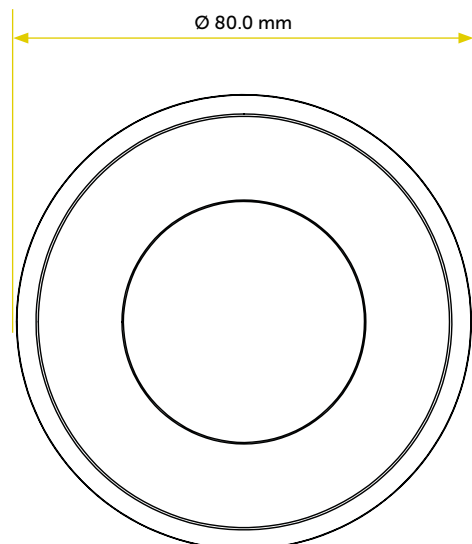

COURTESY LIGHTS

ECLIPSE

Recessed courtesy and perimeters light

LIGHT SOURCE

 POWER 2 W

 > 90

 ▶ 2700K
▶ 3000K
▶ 4000K

 RGBW available

OPTIC

Available optics  >60°

Plexiglass Frosted

FIXTURE

Body material	Aluminum 6082
Body finish	Black thickness oxidation
Frame material	AISI316L Stainless steel + Plexiglass
Frame finish	Polishing + Plexiglass frosted
IP Rate	IP67
Fixing system	O-Ring + Bushing

ELECTRICAL FEATURES

Driver	External
Dimmable	PWM (100 – 500Hz)
Voltage	18 - 32Vdc
Protections	▶ Reverse polarity ▶ 500V Spike ▶ Interference

MECHANICAL FEATURES

Dimensions	Ø 80.0 mm – Recess 31.5 mm
Weight	220 gr
Cut-out	38.0 mm * <small>* Non-executive measures</small>
Use	Outdoor and Indoor