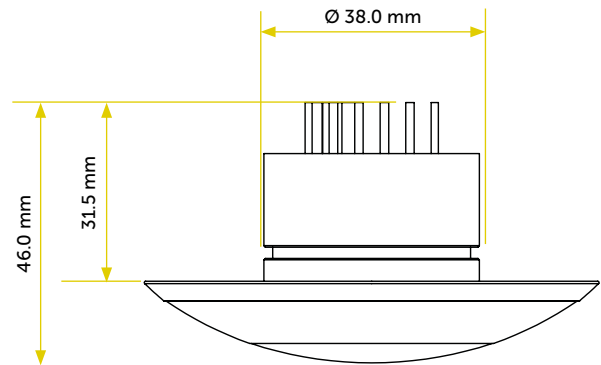

COURTESY LIGHTS

ECLIPSE

Recessed courtesy and perimeters light

LIGHT SOURCE

 POWER 2 W

 > 90

 ▶ 2700K
▶ 3000K
▶ 4000K

 RGBW available

OPTIC

Available optics  >60°

Plexiglass Frosted

FIXTURE

Body material	Aluminum 6082
Body finish	Black thickness oxidation
Frame material	AISI316L Stainless steel + Plexiglass
Frame finish	Polishing + Plexiglass frosted
IP Rate	IP67
Fixing system	O-Ring + Bushing

ELECTRICAL FEATURES

Driver	External
Dimmable	PWM (100 – 500Hz)
Voltage	18 - 32Vdc
Protections	▶ Reverse polarity ▶ 500V Spike ▶ Interference

MECHANICAL FEATURES

Dimensions	Ø 80.0 mm – Recess 31.5 mm
Weight	220 gr
Cut-out	38.0 mm * <small>* Non-executive measures</small>
Use	Outdoor and Indoor